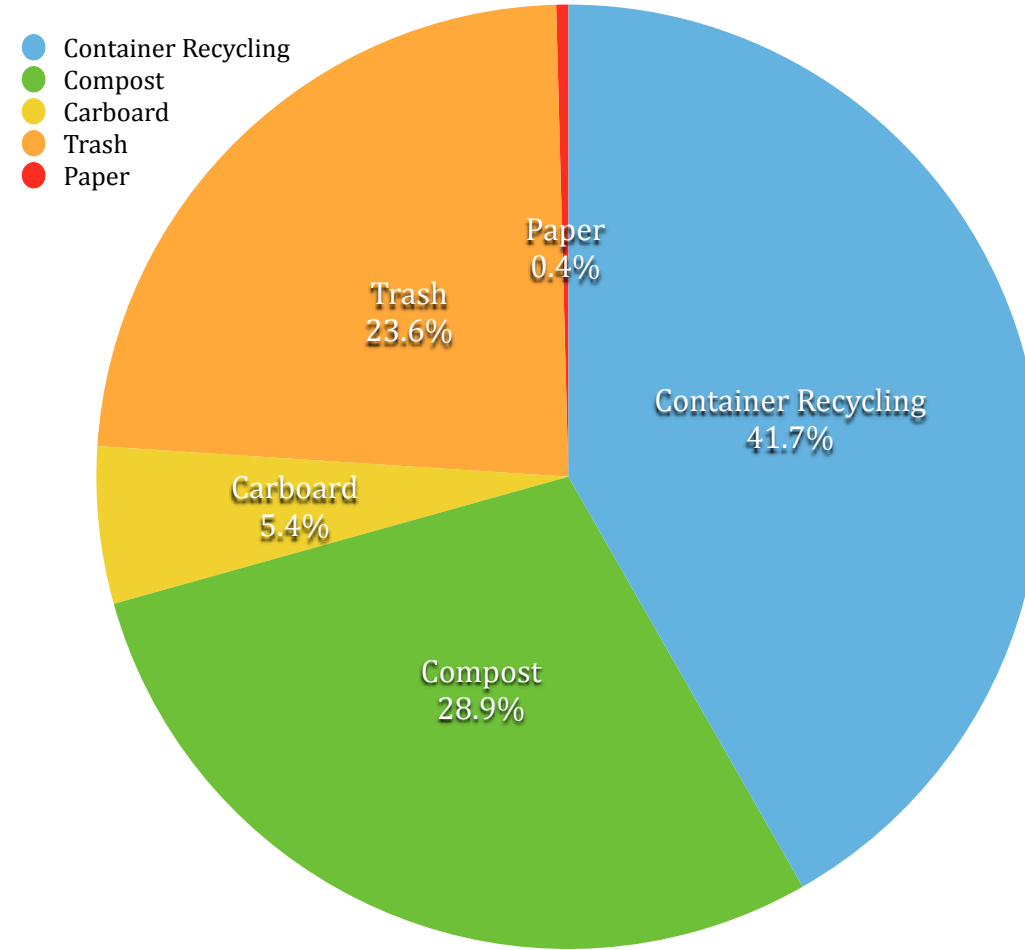

Edge of Eden weights					
Bins	Containers	Paper	Compost	Cardboard	Trash
1	19	2	6		8
2	30		6		2
3	24		23	1	13
4	14		19	2	8
5	20		7	17	3
6	13		6	6	4
7	9		6	26	3
8	11		8		2
9	27		6		6
10	14		7		1
11	21		7		2
12	202		2		8
13			2		6
14	6		4		23
15	10		11		8
16	15		3		17
17	4		3		114
18	35		2		
19			9		13
20			3		1
21			140		10
22					10
23			8		15
24			10		49
25			26		
26			18		
			62		

Edge of Eden Music Festival Waste Data (W/ Trash-Talkers)

2014 Edge of Eden Music Festival

Total Attendance Approximately: **3,975**

Total Waste Generated by event (2pm-10:30pm):
482 lbs.

140 lbs. Compost = 28.9%
202 lbs. Container Recycling = 41.7%
2 lbs. Paper Recycling = 0.4%
26 lbs. Cardboard = 5.4%
114 lbs. Trash = 23.6%

76% of Waste diverted from the Landfill!

Backstage Edge of Eden Waste Data (without Trash-Talkers)
Highly Contaminated